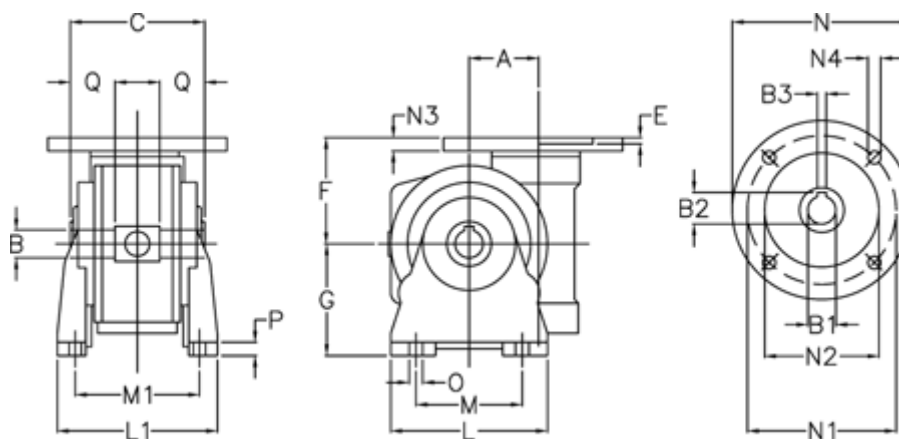

Data Sheet

Article number: 3902044010327
Description: Worm gear
VF 44-V-10-71B5

Measures

A = 44.6	G = 72	N3 = 10.5
B = 18 H7	L = 90	N4 = 9.5
B1 E7 = 14	L1 = 98	O = 8.5
B2 = 16.3	M = 52	P = 10
B3 H9 = 5	M1 = 81	Q = 24.5
C = 64	N = 160	
E = 2	N1 = 130	
F = 65	N2 = 110	